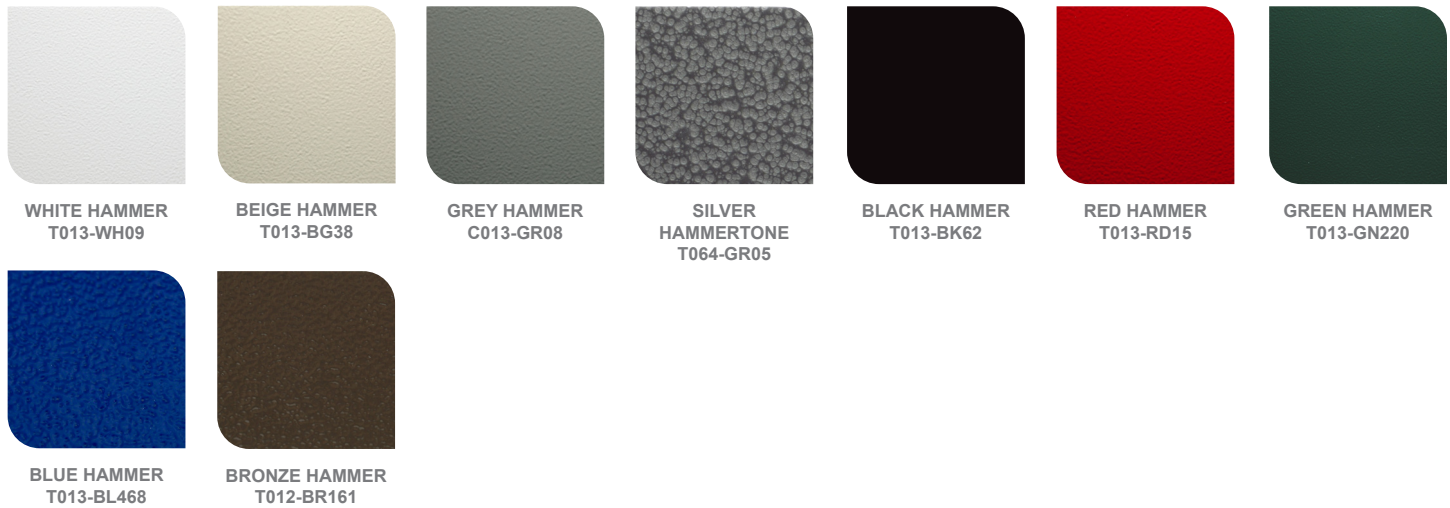

ACCESSORIES:

FACTORY-INSTALLED OPTION:

COLOR CHART: * Choose from one of our Premium Colors with no set-up fee.

Gloss:

Hammer:

Texture:

Vein: