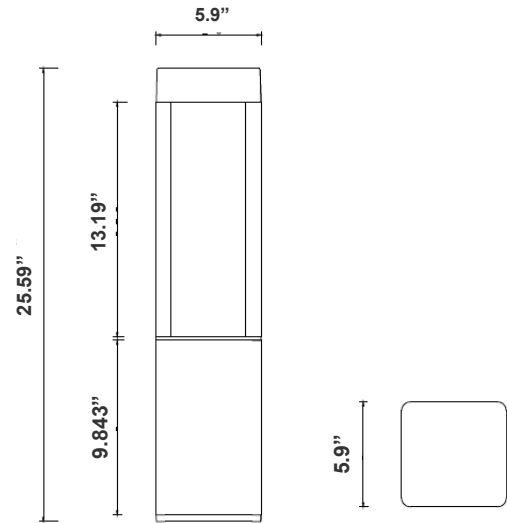

Avail Finishes:

25.59"(H) x 5.9"(W) x 5.9"(D)

Bollards are designed for walkways, entrance ways, drives and other small-area lighting applications where low mounting heights are desirable

Features

- Corrosion Resistant Aluminum for Exterior
- Samsung 2835 LED Chips
- Wattage & CCT Selectable Switches inside fixture
- 7-Year Warranty

Technical Specifications

Electrical:

- Voltage: 120-277V AC
- Wattage: 10W/18W/25W
- Power Factor: >0.9
- Efficacy: 55LM/W

Mechanical:

- Corrosion Resistant Aluminum for Exterior
- Operating Temperature: -40°F to 113°F
- 7 Years Warranty
- IP Rating: IP65, Wet Locations