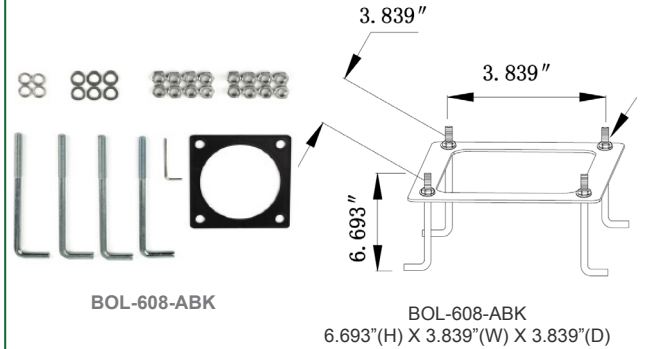

ACCESSORIES: