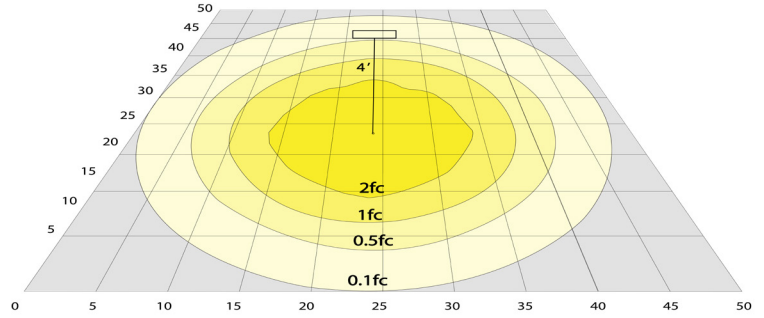

Photometrics: BOL-608-26-S-MCTP

BUD Rating: B1-U3-G2

Area 75'x 65' Mounting Height: 4'

Performance Table: BOL-608-26-S-MCTP

MODEL NO.	Wattage	Voltage	Lumens	Color Temp.	BUG Rating	LPW
BOL-608-26-S-MCTP-BK BOL-608-26-S-MCTP-BR	10W 18W 25W	120~277V	550LM 990LM 1375LM	3000K 4000K 5000K	B1-U3-G2	55

Sample Ordering

- - - - -

BK= BLACK
GY= GRAY

Accessories:

Blank = No Option For Accessories
BOL-608-ABK = Bollard Round Replacement Anchor

Factory-Installed Options:

Blank = No Option For Accessories
OPT-EM-OD1INT = Emergency Backup Internal Battery, Back Box
OPT-CRL-95(BK/GR/SR/WH) = Paint
OPT-SEN-WMC = Microwave Bi-Level Sensor

ACCESSORIES:

FACTORY-INSTALLED OPTION: