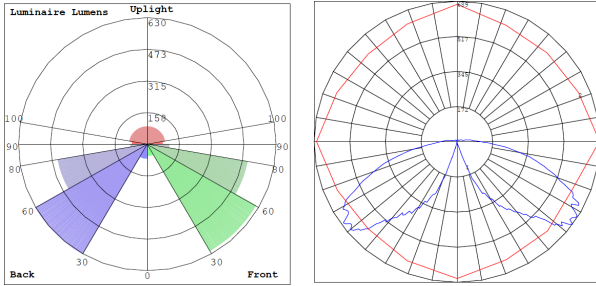

Photometrics: BOL-608-26-S-MCTP

BUD Rating: B1-U3-G2